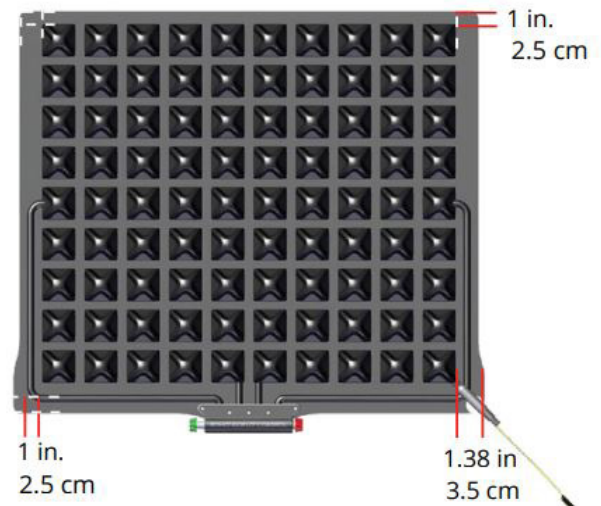

ROHO® SELECT® kussenformaten

- ROHO QUADTRO SELECT® LOW PROFILE® kussen
- ROHO QUADTRO SELECT® HIGH PROFILE® kussen

- ROHO QUADTRO SELECT® MID PROFILE® kussen
- ROHO CONTOUR SELECT® kussen

Kies een kussen op basis van de zitbreedte en zitdiepte zoals vermeld in de productdocumentatie onder 'geschikt voor breedte' en 'geschikt voor een diepte van'. Deze productinformatie is ook beschikbaar op www.permobil.com.

SELECT Kussens (QS en CS) - Pasbereik stoel in cm									
Breedte (cm)					Diepte (cm)				
Gemeten zitvlak (van smal naar breed)		Aantal cellen	A Kussen van cel tot cel	B Kussen basis	Gemeten zitvlak (van smal naar breed)		Aantal cellen	C Kussen van cel tot cel	D Kussen basis
21,0	25,5	5	21,0	28,0	21,0	25,5	5	21,0	25,5
25,0	29,5	6	25,5	32,5	25,5	29,5	6	25,5	30,0
29,5	34,0	7	29,5	36,5	29,5	34,0	7	29,5	34,5
34,0	38,0	8	34,0	41,0	34,0	38,0	8	34,0	38,5
38,0	42,5	9	38,0	45,0	38,0	42,5	9	38,0	43,0
42,5	47,0	10	42,5	49,5	42,5	47,0	10	42,5	47,0
47,0	51,0	11	47,0	54,0	47,0	51,0	11	47,0	51,5
51,0	55,5	12	51,0	58,0	51,0	55,5	12	51,0	56,0
55,5	60,0	13	55,5	62,5	55,5	60,0	13	55,5	60,0
60,0	64,0	14	60,0	67,0	60,0	64,5	14	60,0	64,5

De cel-tot-cel en rand-tot-rand afmetingen zijn afgerond tot 0,5 cm.
De ISOFLO MEMORY CONTROL® valt buiten de afmetingen van de SELECT® kussens

Selecteer het correcte ROHO SELECT kussen voor uw rolstoel:

1. Stap 1 Meet de breedte en diepte van het rolstoelzitvlak
2. Stap 2 Bovenstaande tabel helpt u om - aan de hand van de afmetingen van uw rolstoelzitvlak - het aantal cellen in de breedte en diepte te bepalen voor uw kussen
3. Stap 3 Selecteer de hoogte van de kussencellen:

HIGH PROFILE = 10,5 cm

LOW PROFILE = 5,5 cm

CONTOUR SELECT = variërende celhoogtes