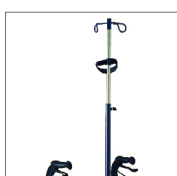

Mesh basket

Ideal for those great shopping adventures. Part no.: 88051 (low), 88052 (narrow, wide, high), 08805 (standard)

Light kit

Illuminate your way while walking. Part no. 91091

Security Lock

Flex cord that protects rollator from theft while unattended. Part no. 91092

Cane holder

Simplifies transport of a cane or umbrella. Part no. 10603

IV Stand

Part no. 08814

One-Hand Brake

Allows control of brakes with one hand. Must be ordered with rollator. Part no. 10677 (right), 10678 (left)

Slow-Down Brake

Prevents the rollator from moving too fast. Part no. 10625 (set), 88121 (right), 88122 (left)

Backrest

Backrest for extra comfort while seated. Part no. 10668

Curb Climber

Helps raise the rollator onto a curb. Part no. 10661