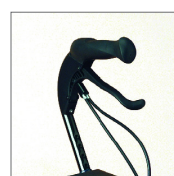

Mesh basket

Ideal for those great shopping adventures. Part no.: 88051 (low), 88052 (narrow, wide, high), 08805 (standard)

Light kit

Illuminate your way while walking. Part no. 91091

Security Lock

Flex cord that protects rollator from theft while unattended. Part no. 91092

Cane holder

Simplifies transport of a cane or umbrella. Part no. 10603

IV Stand

Part no. 08814

One-Hand Brake

Allows control of brakes with one hand. Must be ordered with rollator. Part no. 10677 (right), 10678 (left)