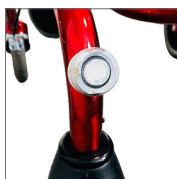

Light kit

Illuminate your way while walking. Part no. 91091