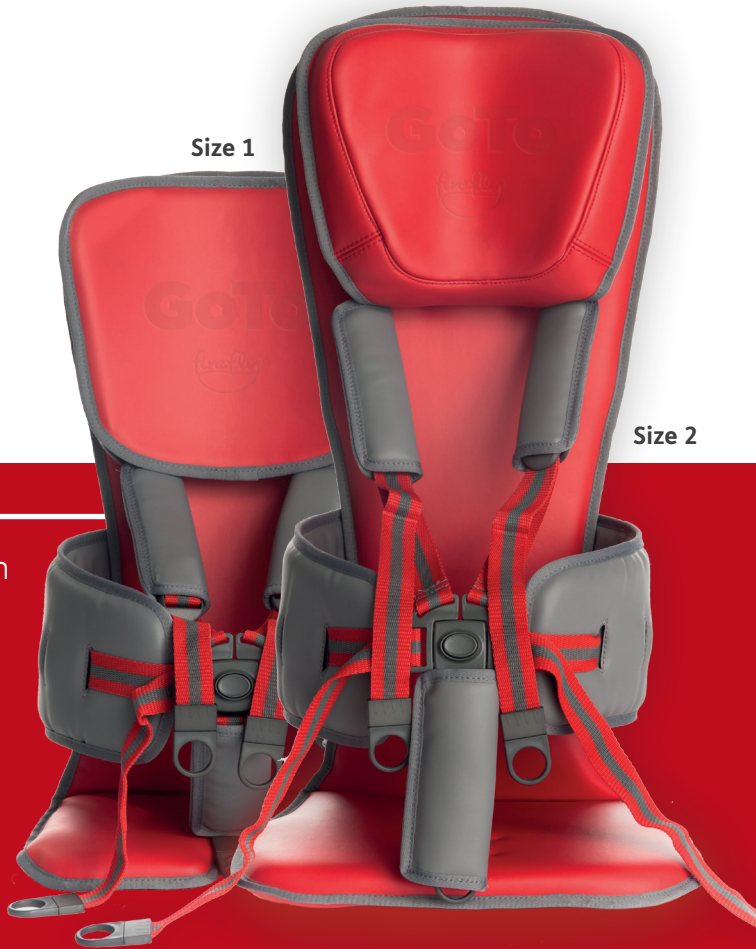

GoTo Vinyl

Our lightweight,
portable seat
for kids with
special needs
just **got even
easier to use!**

Promoting inclusion
and participation
in everyday life,
GoTo's new
wipe-clean vinyl
cover set make it
perfect for nursery,
school, therapy
and busy homes.

NEW FEATURES

- Wipe-clean
- Hard-wearing
- Soft-touch
- Water-resistant
- Vibrant new colour

www.fireflyfriends.com

Headrest Choice
(Standard or Advanced)

GREAT FUNCTIONS

5-point harness

Adjustable lateral support

Vinyl pressure relief cushion

Floorsitter
(can also be used with Splashy bath seat)

GoTo Size 1 and 2 suit children aged between 1-8 years (approx) who would benefit from extra postural support.

	Seat base to top of headrest Max (mm/ inches)	Seat base to top of headrest Min (mm/ inches)	Lateral support width Max (mm/ inches)	Lateral support width Min (mm/ inches)	Seat Depth (mm/ inches)	Max Weight (kg/lbs)	Age Range (approx)
S1	540/21	380/14	260/10	190/7.5	157/7	15/33*	1-3
S2	680/27	510/20	300/12	210/8	244/9.5	30/66*	3-8

*(if child is above 13kg/28.5lbs GoTo cannot be used in a shopping trolley)