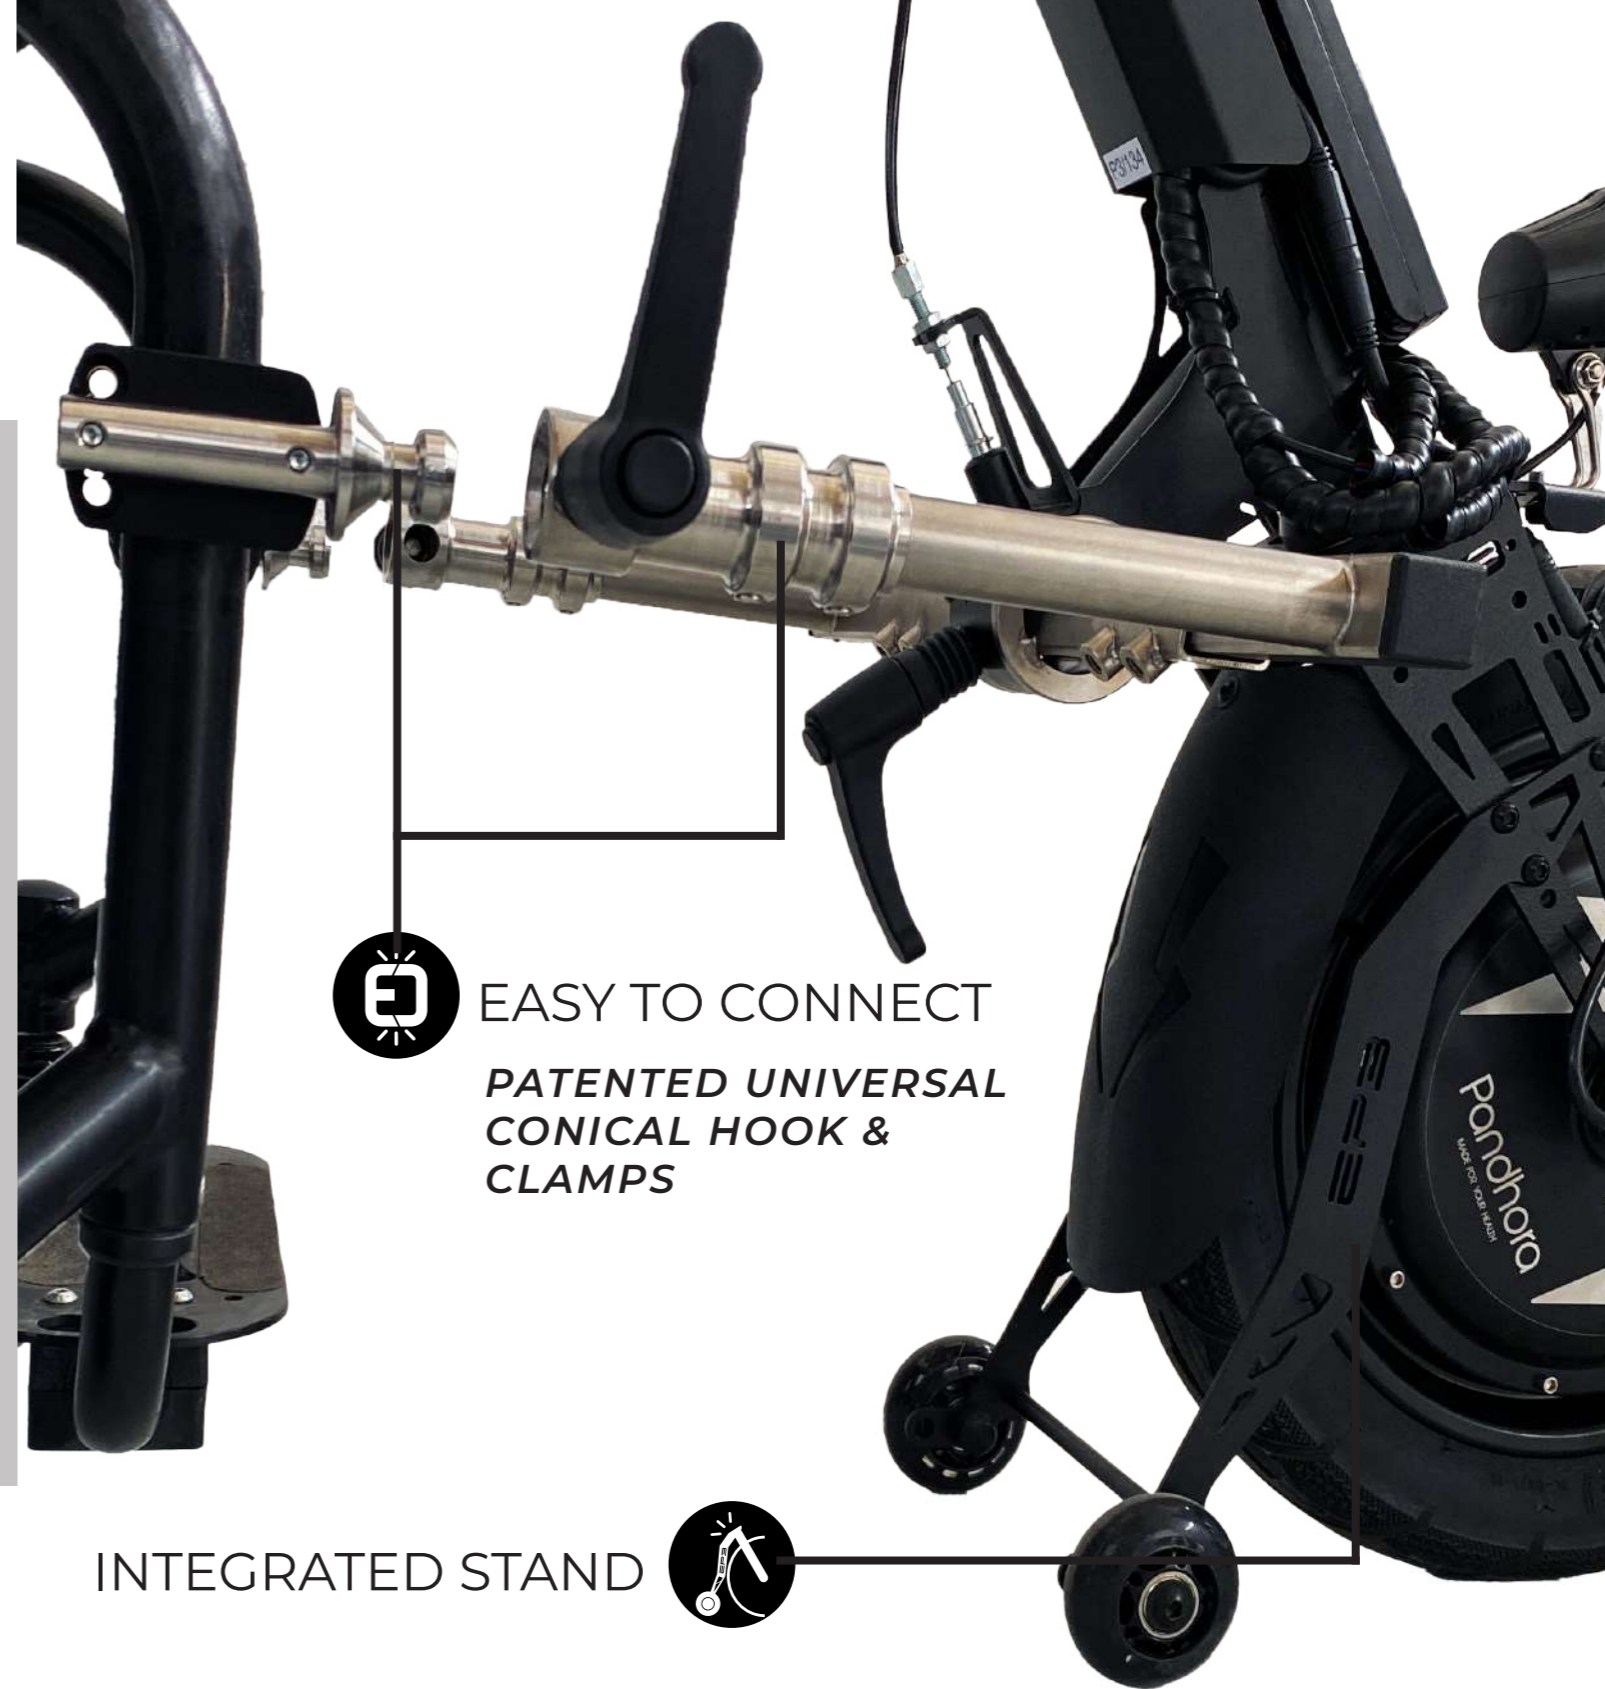

Pandhora®

MADE FOR YOUR HEALTH

**MADE
FOR YOUR
HEALTH**

CATALOG 2022

EP3[®]

***FREEDOM TO MOVE
EVERYWHERE!***

FEATURES

- ▶ Multifunction New 3D Color LCD Display with integrated USB port
- ▶ Integrated control unit in the battery holder
- ▶ Comfort & Maximum Grip Drive
- ▶ Tetra Start&Stop handlebar
- ▶ 5 speed levels
- ▶ Mudguard
- ▶ Reverse
- ▶ Cruise Control
- ▶ LED Headlight
- ▶ Easy maneuverability
- ▶ Adjustable parameters
- ▶ Hook for luggage

EASY TO CONNECT
**PATENTED UNIVERSAL
CONICAL HOOK &
CLAMPS**

INTEGRATED STAND

WEIGHT¹
starting at 8,5 kg

REGENERATIVE
BRAKE SYSTEM
(RBS)

MAXIMUM
GRIP

DOUBLE ELECTRO
HYDRAULIC DISC BRAKE

WHEEL 12" • 14"
• 14,5" FAT • 16"

Wheel 14"
Battery 1000W / 48v 16Ah
Autonomy 50Km

Boost your driving skills!

PEVO®

**IMPROVE
YOUR
EXPERIENCE!**

PATENTED
VARIABLE ANGLE
BACKREST 0°/300°
Find your ideal position
with one clic!

PATENTED
SHOCK ABSORBING SEAT
Eliminates all vibrations!

Super Light-weight

Ultra resistant

Dynamic

**CHOOSE
YOUR
STYLE!**

FULLY
CUSTOMIZABLE in:
- accessories
- colors
- sizes

 **WHEIGHT¹**
starting at 5,9 Kg

1: The weight is intended for a size 38,
without rear wheels and refers to lightest configuration.