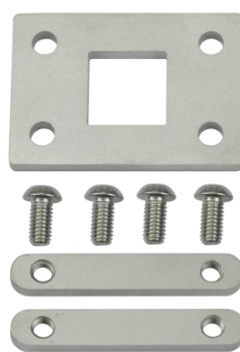

Article 16209

* article contains fasteners for mounting.

Prices are: ex VAT, EXW, Dongen, The Netherlands. Price list version: 2023_02

Mounting options

Article	Description	Retail Price
Free standing		
16301	Salvum Compact Demo Stand	€ 452
16302	Salvum Compact Demo Stand + Casters	€ 496
16303	Salvum Floor Stand + Battery + Cable + Charger	€ 985
Custom mounting (wheelchair)		
16304	Salvum Permobil Mount + Rnet Cable Right	€ 830
16305	Salvum Permobil Mount + Rnet Cable Left	€ 68
16306	Salvum Adapter Plate	€ 81
16307	Salvum Rail Adapter Set *	€ 81

SALVUM

Article 16301

Article 16302

Article 16303

Article 16304

Article 16305

Article 16306

Article 16307

* article contains fasteners for mounting.

Prices are: ex VAT, EXW, Dongen, The Netherlands. Price list version: 2023_02

Comfort Brace

Article	Description	Retail Price
11101	Comfort Brace M Right	
11102	Comfort Brace M Left	
11103	Comfort Brace L Right	
11104	Comfort Brace L Left	€ 372
11105	Comfort Brace XL Right	
11106	Comfort Brace XL Left	
11107	Comfort Brace M Right + Parking Ring	
11108	Comfort Brace M Left + Parking Ring	
11109	Comfort Brace L Right + Parking Ring	
11110	Comfort Brace L Left + Parking Ring	€ 404
11111	Comfort Brace XL Right + Parking Ring	
11112	Comfort Brace XL Left + Parking Ring	
11113	Comfort Brace M Right + Parking Bracket	
11114	Comfort Brace M Left + Parking Bracket	
11115	Comfort Brace L Right + Parking Bracket	
11116	Comfort Brace L Left + Parking Bracket	€ 426
11117	Comfort Brace XL Right + Parking Bracket	
11118	Comfort Brace XL Left + Parking Bracket	