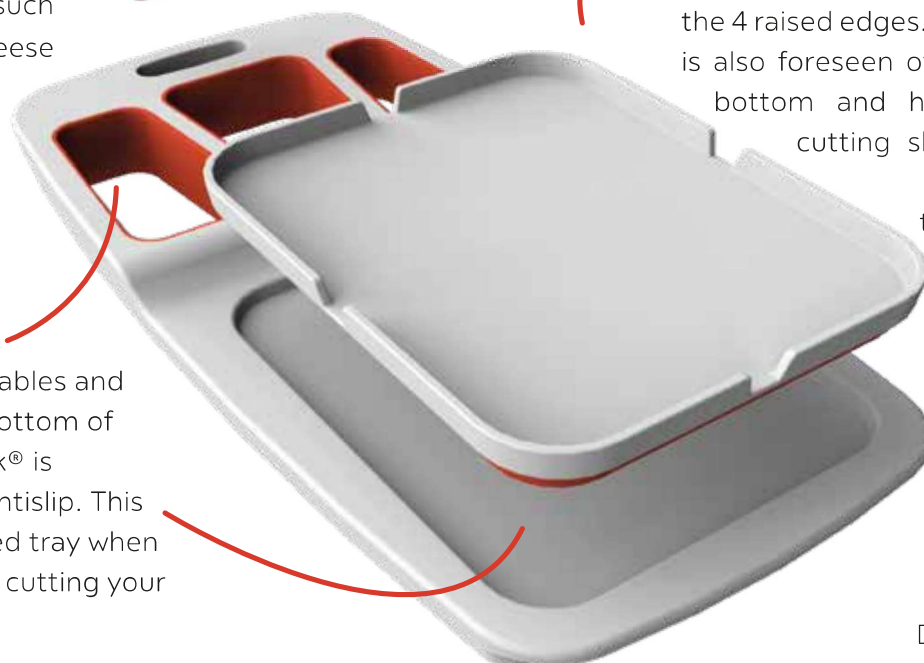

From butter and jam cups over yoghurt to beverage cans

The wedge-shaped openings are designed to clamp cups with a diameter ranging from 20 up to 70 mm.

Stackable Tray

The tray is designed for easy stacking with an eye for optimal space usage

Packaging cutter

This small safe cutting tool helps open all packaging bags such as sugar, tea, cheese or bacon, all one-handed.

Small lunch plate

In the small lunch plate you can lock a slice of bread in between the 4 raised edges. The lunch plate is also foreseen of antislip at the bottom and has pre-formed cutting shapes in the 4 raised sides to easily help you to cut your slice of bread to the bottom.

Antislip

For stability on tables and foodtrays, the bottom of every Theomatik® is equipped with antislip. This helps for a fixated tray when opening cups or cutting your slice of bread.

Specifications

Dishwasher safe
Weight - 900 grams
Polypropylene - TPE - Stainless Steel
Dimensions - (L) 36,5 x (W) 18,8 x (H) 3 cm