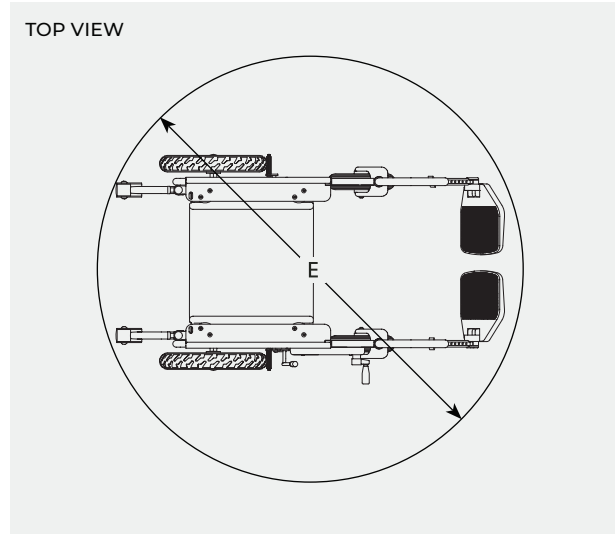

SWIVEL BASE COMPATIBILITY					
TURNOUT	TURNY MANUAL	TURNY LOW VEHICLE	TURNY HD/ORBIT	TURNY EVO	TURNY 6-WAY
✓ ²	✗	✗	✓ ²	✓ ²	✗

2. requires Carony rails

Carony® Classic

Dimensions and models

Requires a swivel seat for docking to a car.
Recommended accessories: Tilda