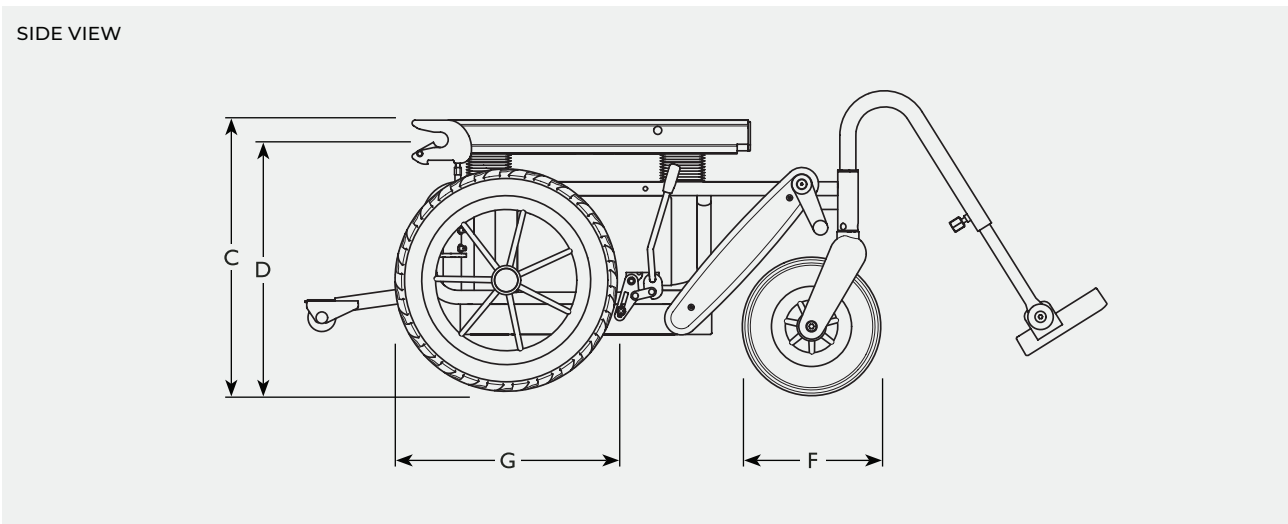

SWIVEL BASE COMPATIBILITY					
TURNOUT	TURNY MANUAL	TURNY LOW VEHICLE	TURNY HD/ORBIT	TURNY EVO	TURNY 6-WAY
✓ ²	✗	✗	✓ ²	✓ ²	✗

2. requires Carony rails

Carony® Classic

Dimensions and models

Requires a swivel seat for docking to a car.
Recommended accessories: Tilda