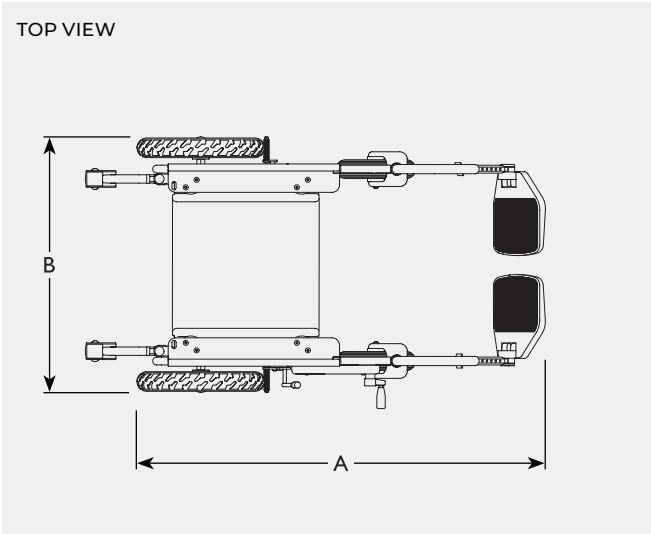

SWIVEL BASE COMPATIBILITY					
TURNOUT	TURNY MANUAL	TURNY LOW VEHICLE	TURNY HD/ORBIT	TURNY EVO	TURNY 6-WAY
✓ ²	✗	✗	✓ ²	✓ ²	✗

2. requires Carony rails

Carony® Classic

Dimensions and models

Requires a swivel seat for docking to a car.
Recommended accessories: Tilda