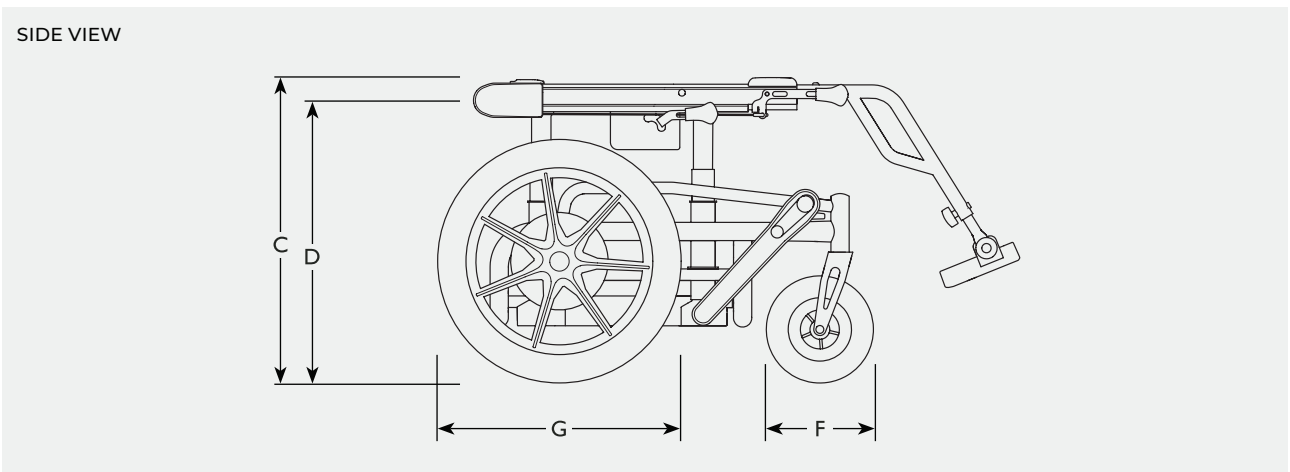

3. requires adapter plate with rails

PATENT PENDING

Carony®

Dimensions and models

Requires a swivel seat for docking to a car.

Recommended accessories: Anti-tip device and Calf/heel support

Adapter: Turny Evo