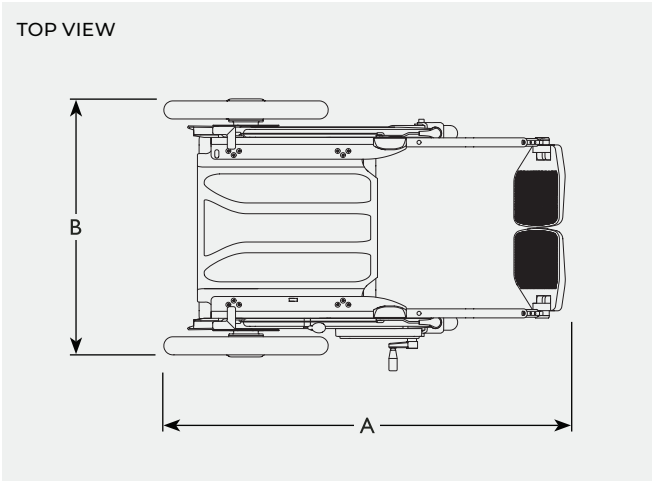

3. requires adapter plate with rails

PATENT PENDING

Carony®

Dimensions and models

Requires a swivel seat for docking to a car.

Recommended accessories: Anti-tip device and Calf/heel support

Adapter: Turny Evo