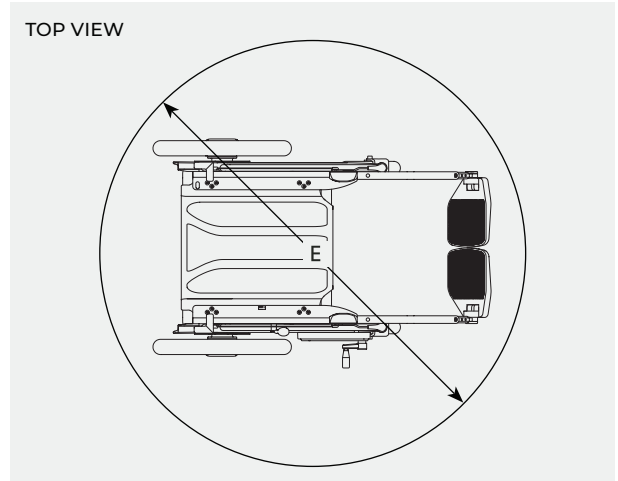

3. requires adapter plate with rails

PATENT PENDING

Carony®

Dimensions and models

Requires a swivel seat for docking to a car.

Recommended accessories: Anti-tip device and Calf/heel support

Adapter: Turny Evo