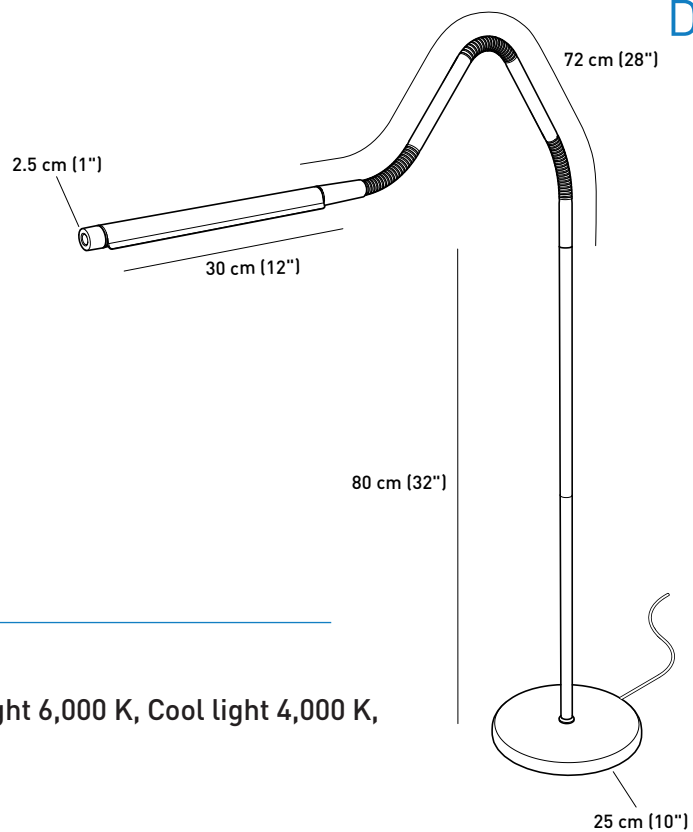

3 colour temperatures

2,500 Lux at 30 cm [12"]

Anti-glare shade

LIGHT QUALITY

ERGONOMICS

DESIGN

daylightcompany.com

Electra™

D35231

FLOOR LAMP

FEATURES

- Beautiful black satin finish floor lamp
- Choice of 3 colour temperatures- Daylight 6,000 K, Cool light 4,000 K, or Warm light 2,700 K
- Slim and unobtrusive design
- Flexible arm and rotating shade for perfect positioning
- Easily adjust the bright and wide spread of light using the tactile continuous dimmer switch
- Anti-glare shade ensures light is directed away from your eyes and focused where you want it
- 95+ CRI for exceptional clarity and accurate colours at any time of day or night

SPECIFICATIONS

Product information

Weight	4 kg (9 lb)
Colour	Black
Cable length	2 m (87")

Light output

Light source	LED
Lumens	800 lm
Lux at 30 cm (12")	2,500
Colour temperature	6,000 K / 4,000 K / 2,700 K
CRI	95+
Energy consumption	13W

Packaging information

Height	44 cm (17")
Width	33 cm (13")
Depth	7 cm (3")
Packed weight	5 kg (11 lb)
Products per master carton	2