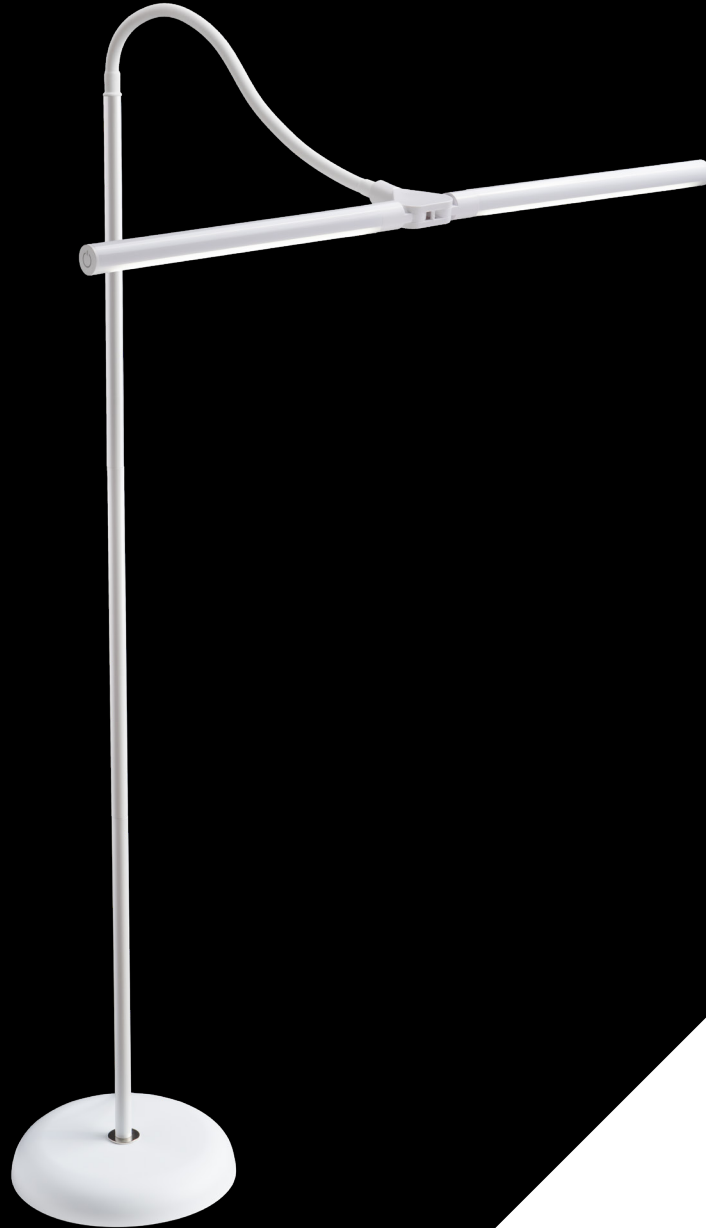

DuoLampTM

FLOOR

Fact Sheet

Double your light and eliminate shadows with the DuoLamp Floor. The adjustable arm directs light exactly where needed, making this lamp a great addition to any salon offering eyelash, eyebrow or tattooing services. With its slim and sleek design, the DuoLamp Floor is unobtrusive and emits a fantastic quality of light and accurate colour matching due to its 56 bright, high quality LEDs.

LIGHT QUALITY

ERGONOMICS

DESIGN

daylightcompany.com

daylight

when light matters

LED 6,000 K daylight

2,090 Lux at 30cm (12")

4 brightness levels

DuoLamp™

FLOOR

DN1530

FEATURES

- Double shade increases your illuminated work surface
- Flexible arm directs light exactly where needed
- Bright daylight LEDs for true colour matching
- Touch switch dimmer with 4 brightness levels
- Lamp brightness: 2,090 Lux at 30cm (12")

SPECIFICATIONS

Product information

Weight	3.5 kg (7.8 lb)
Colour	white
Cable length	1.8 m (68.9")

Light output

Light source	LED
Lumens	700 lm
Lux at 30 cm (12")	2,090
Colour temperature	6,000 K
CRI	80+
Energy consumption	13.5W