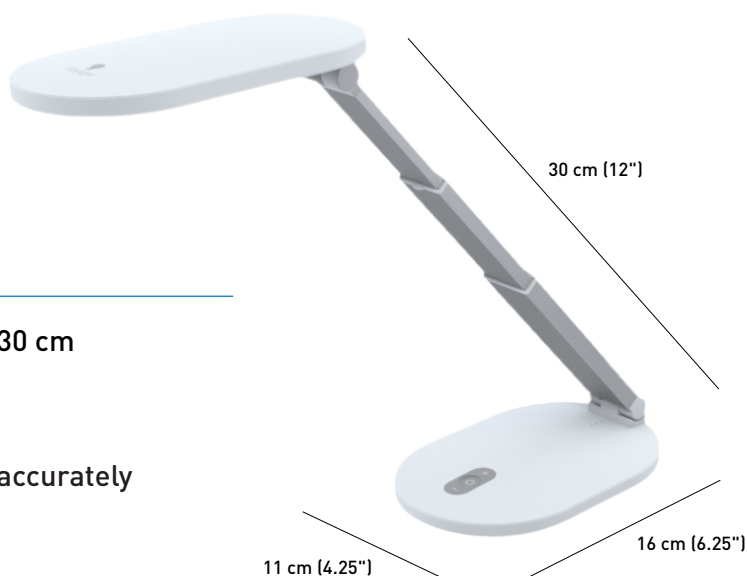

## RECHARGEABLE TABLE LAMP

Fact Sheet

The Foldi Go is a rechargeable 'full size' desk lamp supplied with its very own carry case. Position the light exactly where you need it using the long, fully adjustable arm and rotatable shade. One full charge will give you up to 8 hours of consistent and continuous brightness and the handy battery power level indicator lights enable you to monitor the charge level at a glance.

---

LED 6,000 K daylight

---

Full size folding desk lamp

---

Supplied with carry case

---

LIGHT QUALITY

### FEATURES

- Long, adjustable arm with maximum reach of 30 cm
- Rotating head to allow accurate positioning
- 4 brightness levels
- High quality LEDs with 95+ CRI to see colours accurately
- Battery power level indicator
- Supplied with carry-case
- USB adaptor and cable included
- Ideal for moving around the house or using on the go