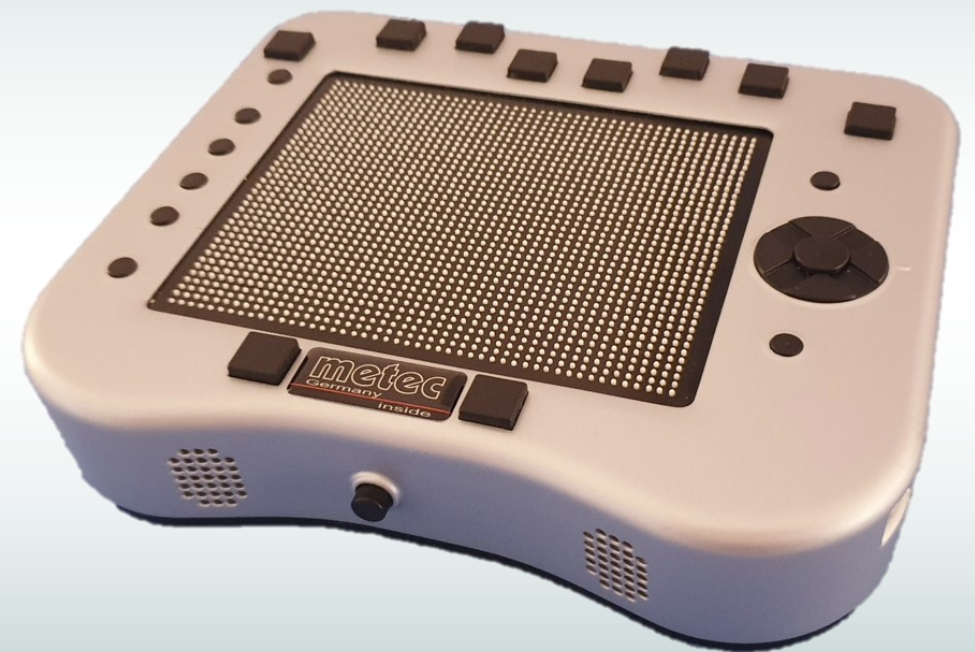

metec

metec AG
Hasenbergstraße 31
70178 Stuttgart
Germany

Fon: +49 711 / 666 03 - 0
Fax: +49 711 / 666 03 - 33
E-Mail: contact@metec-ag.de
Web: www.metec-ag.de

metec

Tactile2D

Tactile area 120 x 97 mm
10 point multitouch
Windows 10 Mini-PC
Bluetooth and wireless