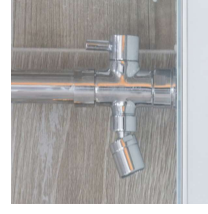

Emptying valve

The valve allows you to empty the water from the pipes. That way, once the desired temperature is reached, the water will remain hot and not turn cold.