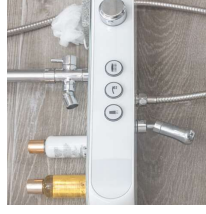

Handicap control

Enjoy your shower with the handicap knob in your hand. Its design, with a handle, provides maximum control and prevents it from slipping from your hand.