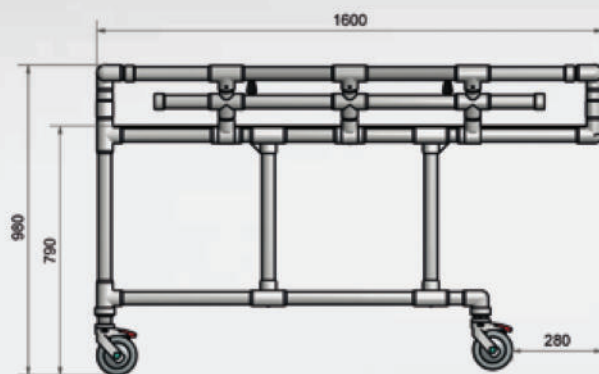

Customized solutions – not a problem!

Custom built

We are your partner when you need a solution for a special need. We listen intently, discuss with you what you need and work out potential solutions. Then our specialized team of engineers works out the details and prepares drawings for you to approve. This way you can be sure to receive exactly the product you need.

Due to the RCN modular construction we can not only act quickly but also offer affordable product solutions.