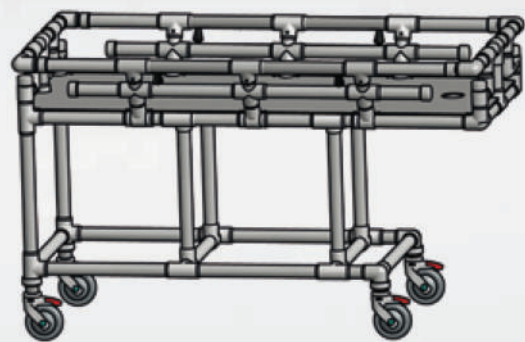

Customized solutions – not a problem!

Custom built

We are your partner when you need a solution for a special need. We listen intently, discuss with you what you need and work out potential solutions. Then our specialized team of engineers works out the details and prepares drawings for you to approve. This way you can be sure to receive exactly the product you need.

Due to the RCN modular construction we can not only act quickly but also offer affordable product solutions.