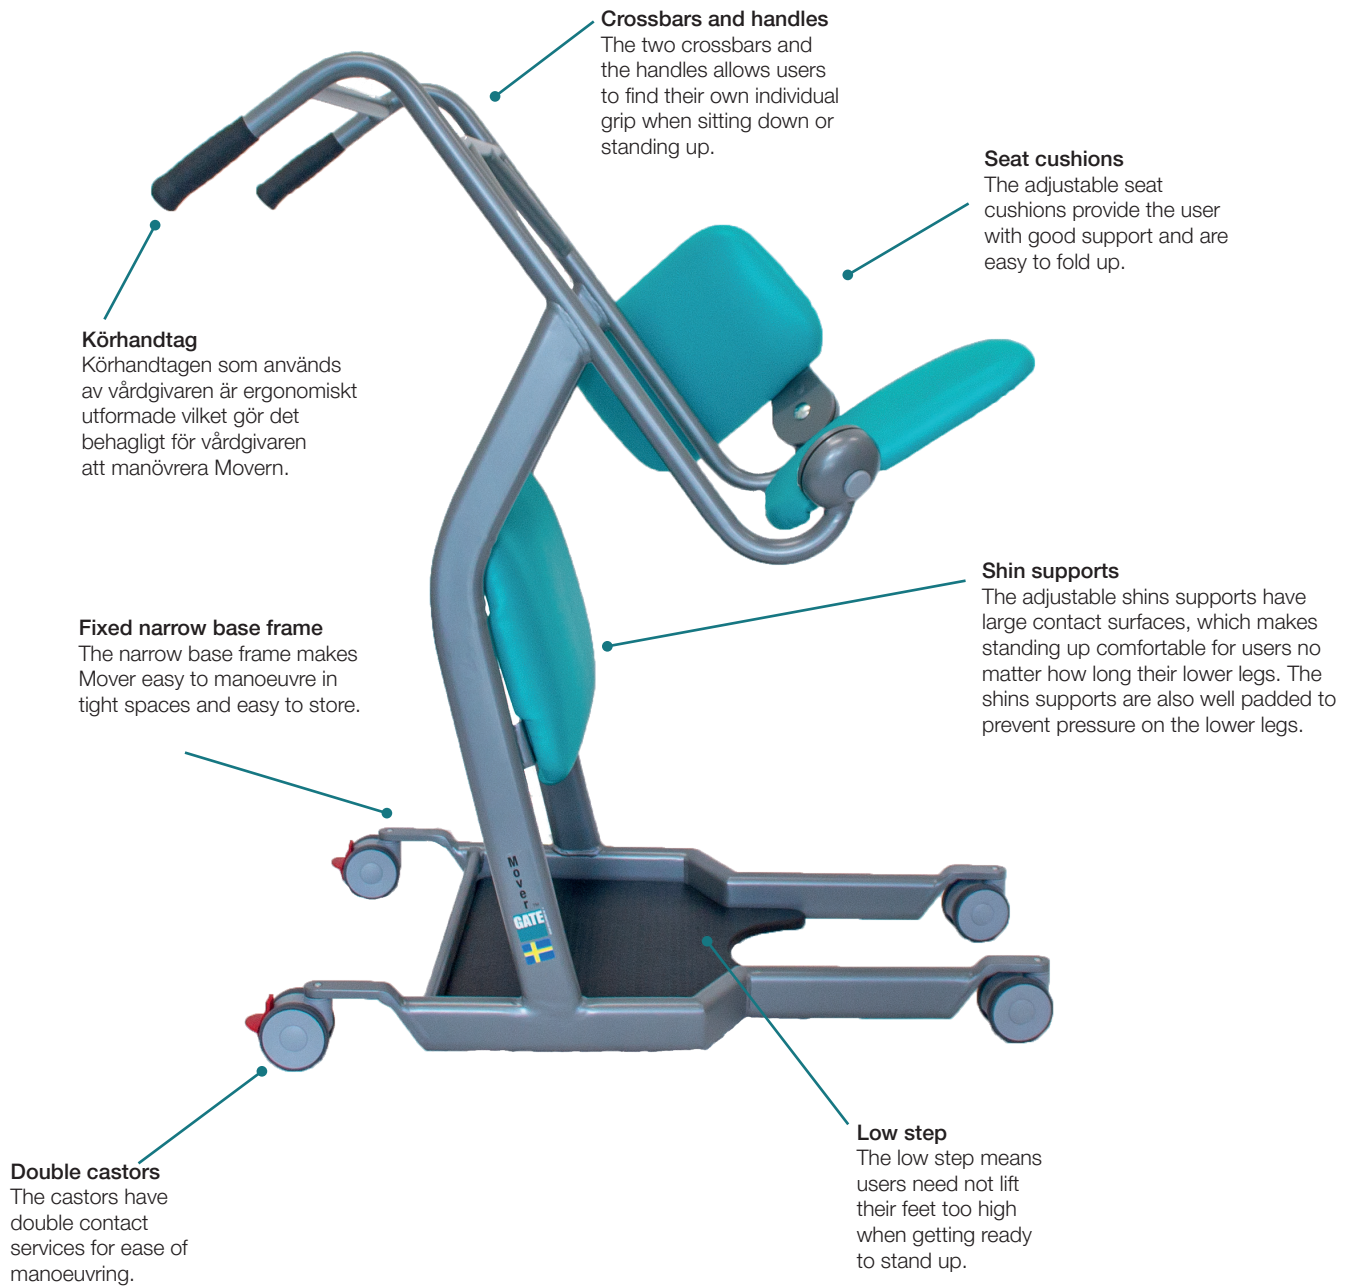

# Mover Plus

Mover Plus is a transfer platform developed to provide smooth, convenient transfer. It's easy to use and helps transfer patients safely and conveniently. Mover Plus has a narrow base frame and double castors for easy manoeuvrability even in confined spaces. Mover Plus has a stable platform and comfortable seat cushions, and thanks to constant eye contact with the carer, the user always feels comfortable and confident.

### Technical specifications

Part No.	Product	Max user weight	Width - external	Width - step	Height	Length	Seat height
53-302	Mover Plus Transfer Platform	150kg	64cm	38cm	104cm	94cm	83cm