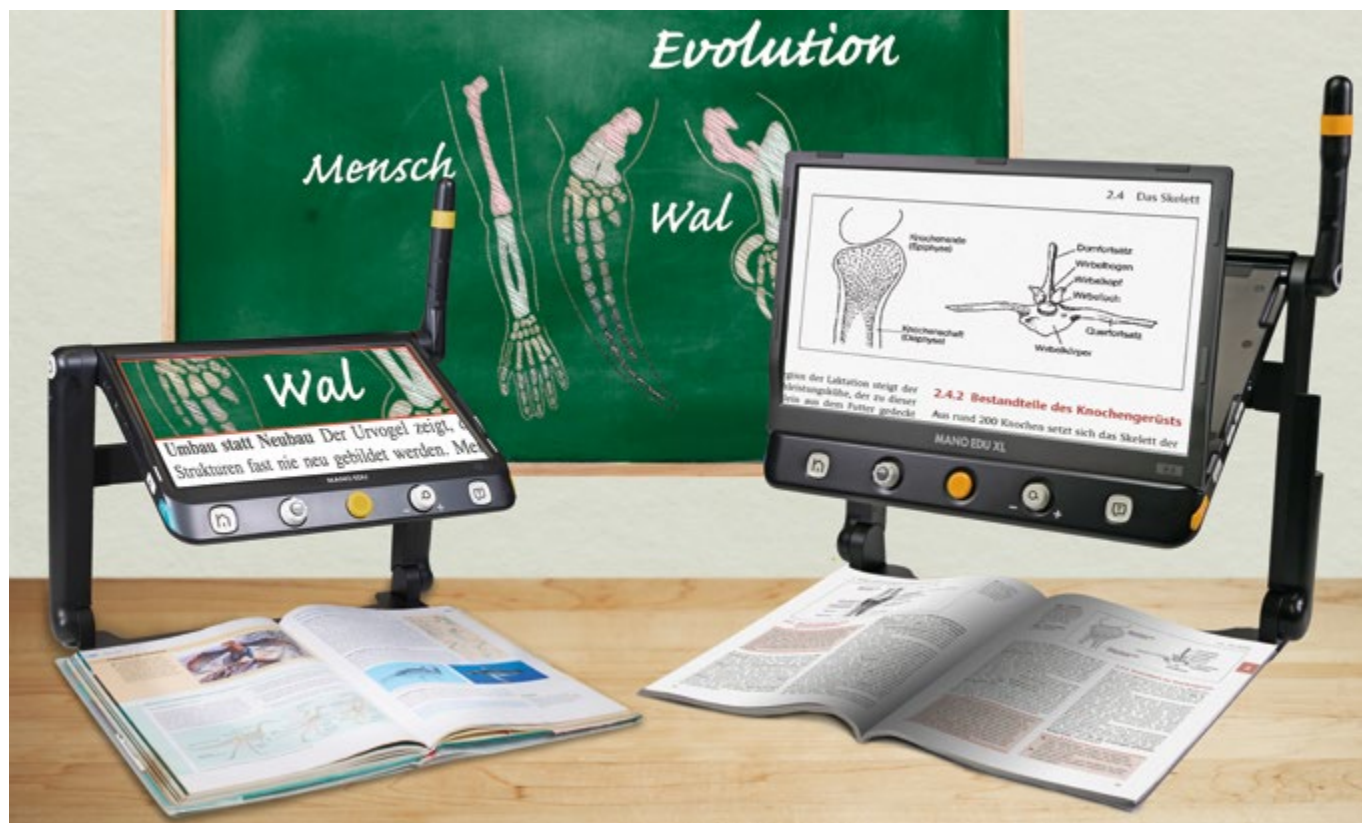

# MANO EDU & MANO EDU XL

The all-rounders with distance camera and read-aloud function

MANO EDU and its big brother MANO EDU XL are battery-operated screen reading systems on a foldable stand. In addition to the main camera, they have a distance camera that can be rotated in all directions. Both cameras impress with their Ultra HD 4K resolution and can also be viewed simultaneously on the touch display thanks to the integrated screen split function. MANO EDU comes with a 12.5" display, while MANO EDU XL offers a generous 15.6" display. The viewing angle of the display can be infinitely adjusted and the keystone correction compensates for distortions. With MANO EDU XL, the display can also be folded out to make the viewing angle even more ergonomically.

Equipped with a read-aloud function, you can capture an entire page at the touch of a button and have it read aloud to you. MANO EDU captures pages up to A4 format, with EDU XL even pages up to A3 format can be displayed without having to move the reading material back and forth. The ability to capture several pages in one document and the option of copying external image and text files to the device make the two screen reading systems a versatile companion in all situations.

The distance camera can be rotated in all directions. If the camera is facing away from the device, it can be used as a room camera. If you turn the camera towards you, it automatically switches to the mirror function. In horizontal orientation, it can be used as a second document camera for your notes.