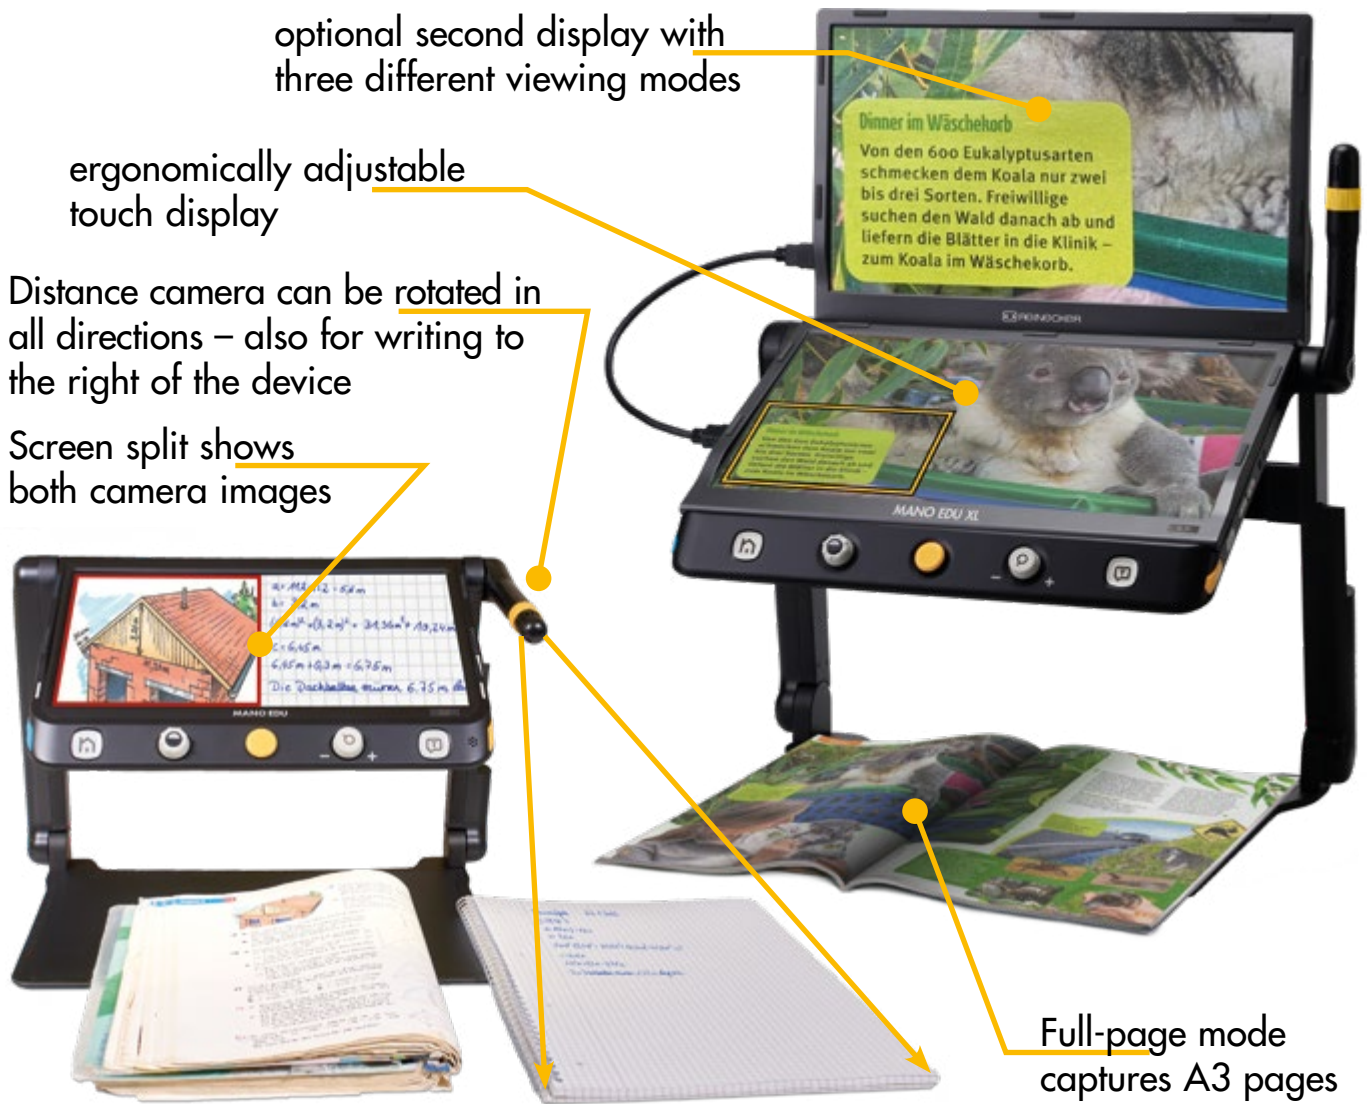

The devices can easily be extended with a second display so that you can view the images from both cameras in full size at the same time. The display can be attached to the back of the tripod and does not require a separate power supply.

Images, texts and PDFs from an SD card can also be viewed and permanently saved on both devices. MANO EDU can be connected to a PC and EDU XL also supports USB sticks.

USB stick can only be used with MANO EDU XL

## MANO EDU at a glance

- FullHD 12.5" touch display (approx. 31.8 cm diagonal) on foldable stand
- approx. 1 to 60x magnification in document mode
- integrated read-aloud function captures an entire A4 page
- simple operation via easy-to-feel buttons or the touch display
- Reading camera with integrated LED lighting; distance camera can be rotated in all directions, can be used as a mirror and second document camera
- foldable and easy to transport with practical carrying handle
- optionally available: second display (12.5") for true split-screen function, spare battery and battery charging station

## MANO EDU XL at a glance

- FullHD 15.6" touch display (approx. 39.5 cm diagonal) on foldable stand
- approx. 1.4 to 54x magnification in document mode
- integrated read-aloud function captures an entire A3 page
- simple operation via easy-to-feel buttons or the touch display
- Reading camera with integrated LED lighting; distance camera can be rotated in all directions, can be used as a mirror and second document camera
- foldable and easy to transport with practical carrying handle
- optionally available: second display (15.6") for true split-screen function, spare battery and battery charging station